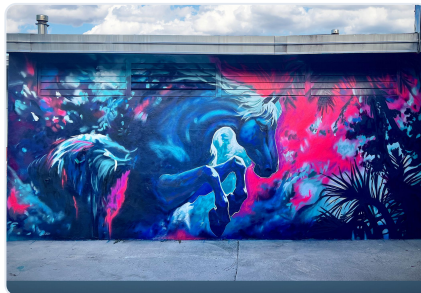

Large mural of colorful birds in motion surrounded by flowing abstract forms painted on the exterior of a ship. Elysian, Mixed Media on Wall, 2025, \$23,000 USD, Mediterranean Sea, Commissioned by Windstar Cruises. Depicts bee-eater birds in flight within flowing forms, emphasizing movement, color, and connection to the surrounding environment.

Large mural featuring a young cougar and a hummingbird surrounded by flowing lines and geometric patterns on a building wall. Legacy, Spray Paint on Wall, 14 ft x 27 ft, 2024. Memphis, TN. Commissioned by City of Memphis. Depicts a cougar and hummingbird with layered patterns symbolizing resilience, cultural identity, and ecological balance. Budget \$17,000.

Large outdoor mural of a female figure with flowing hair and symbolic elements, painted on a building wall.

Awena, Mixed Media on Wall, approx. 2,100 sq ft, 2023. Fort Pierce, FL. Commissioned by City of Fort Pierce CRA. Depicts a female figure with symbolic elements representing unity, strength, and cultural identity. Budget \$50,000.