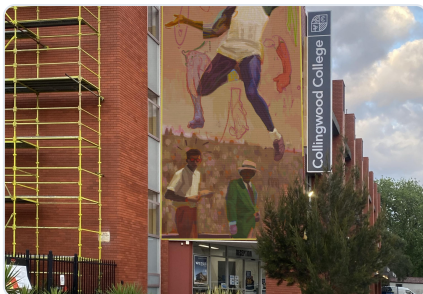

Monochrome Artist Profile

Generated on June 4, 2026, 10:10 AM | <https://www.monochrome.com/artist/manuel-guirao/report.pdf>

OVERVIEW

Manuel Guirao

manuel-guirao

Worldwide

FUNCTIONAL ART

INTEGRATED ARCHITECTURAL ART

MURAL

Gallery

IMG 6577