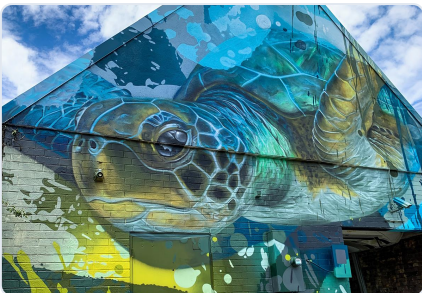

ARCY
The Descent - Spray Paint - 30'x25' -
2018 - $18,750 - Virginia Beach, VA -
The Viibe District