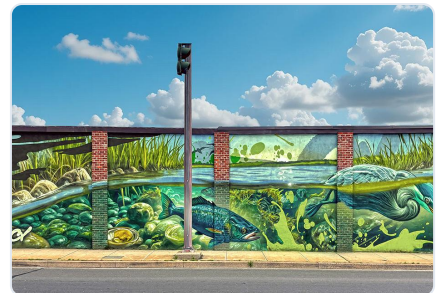

ARCY
The Ascent - Spray Paint - 14'x120' -
2016 - \$42,000 - Atlanta, GA -
Atlanta Beltline

ARCY
Heart of Gold - Spray Paint - 40'x60' -
2017 - \$60,000 - Helena, MT - City
of Helena

ARCY
The Descent - Spray Paint - 30'x25' -
2018 - \$18,750 - Virginia Beach, VA -
The Viibe District

ARCY
Our History - Spray Paint - 30'x55' -
2021 - \$41,250 - Great Bend, KS -
Barton Arts Movement

ARCY
A World Unknown - Spray Paint -
12'x55' - 2025 - \$16,500 -
Bridgeport, CT - City of Bridgeport

ARCY
The Farmer - Spray Paint - 15'x80' -
2021 - \$30,000 - Jefferson, IA -
Jefferson Matters